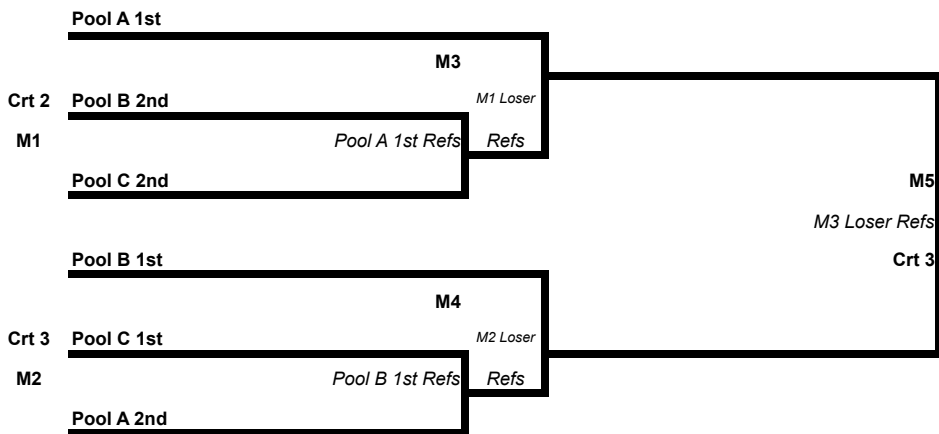

# Union Classic 2010

1/17/10

18's

Sunday

Pool A		Pool B		Pool Schedule	
OVVC Ct. 1		OVVC Ct. 2		Time	
1	Cincy Banana 18-1	1	ERC 18-1	8:00am	1 vs 3 (2)
2	Lou Thunder 18 Amanda	2	Girls Inc 18-1	8:45am	2 vs 4 (1)
3	Union 16 Ranney	3	MAVA 16 Blue		1 vs 4 (3)
4	MAVA 15 Elite	4	Union 17 Payne		2 vs 3 (1)
Pool C					3 vs 4 (2)
OVVC Ct. 3					1 vs 2 (4)
1	Union 18 Lynch			Format	
2	Club Impact 18-1			ALL MATCHES = 2 OUT OF 3 GAMES	
3	MAVA 17 Blue			First 2 games = 25 pts Rally (no cap)	
4	MAVA 17 Red			3rd game IF nec. = 15 pt Rally (no cap)	

FORMAT	WARM-UPS	TIEBREAKERS
All matches will be 2 out of 3 games. The first two games will be to 25 pts. Rally (no cap). Third game, if nec. will be rally score to 15, no cap	Each team has the entire court for 4 min. each. Serving team has the first four minutes.	<b>TWO WAY:</b> Head to Head pool match results in all cases including elimination from playoffs <b>THREE WAY:</b> There will a playoff. 15 pts rally score, no cap Seeding by: 1. Game percentage 2. Points
OFFICIATING DUTIES	PLAYOFFS	FACILITY RULES
Each team shall provide: <b>Down official</b> (provide own whistle) <b>Scorekeeper</b> <b>Score Board Operator</b> <b>2 Line Judges</b>	Top two teams from each pool will advance to the playoffs.  Loser officiates from then on.	PLEASE INFORM YOUR PARENTS AND PLAYERS THAT <b>NO OUTSIDE FOOD OR DRINK</b> WILL BE ALLOWED IN Ohio Valley Volleyball Center EXCEPTION: WATER BOTTLES