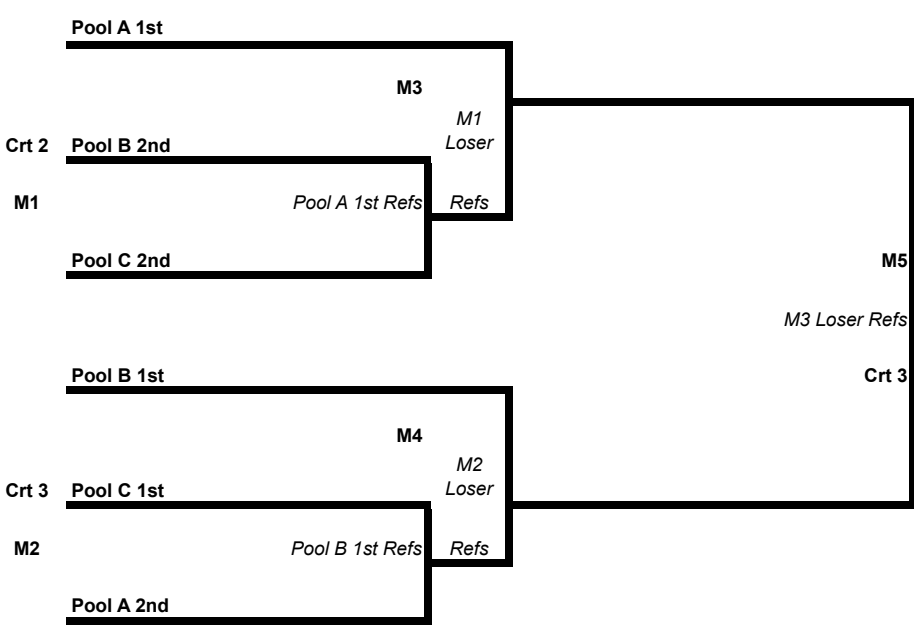

Union Classic 2010

1/17/10

17's

Sunday

| Pool A | | Pool B | | Pool Schedule | |
|--------|----------------------|--------|---------------------|---|------------|
| Hoops | Ct. 1 | Hoops | Ct. 2 | Time | |
| 1 | Cincy Banana 17-1 | 1 | Lou Thunder 17 Kara | 8:00am | 1 vs 3 (2) |
| 2 | Banshees 17-1 | 2 | MAVA 17 Black | 8:45am | 2 vs 4 (1) |
| 3 | Union 16 Myers | 3 | Girls Inc 16-1 | | 1 vs 4 (3) |
| 4 | Prodigy 16-1 | 4 | Union 16 Cosgrove | | 2 vs 3 (1) |
| Pool C | | | | | 3 vs 4 (2) |
| Hoops | Ct. 3 | | | | 1 vs 2 (4) |
| 1 | AVA 17-1 | | | Format | |
| 2 | Union 17 Spaulding | | | ALL MATCHES = 2 OUT OF 3 GAMES | |
| 3 | Cincy Chili 17-2 | | | First 2 games = 25 pts Rally (no cap) | |
| 4 | Union 16 Eickenberry | | | 3rd game IF nec. = 15 pt Rally (no cap) | |

| FORMAT | WARM-UPS | TIEBREAKERS |
|---|---|---|
| <p>All matches will be 2 out of 3 games.</p> <p>The first two games will be to 25 pts. Rally (no cap). Third game, if nec. will be rally score to 15, no cap</p> | <p>Each team has the entire court for 4 min. each. Serving team has the first four minutes.</p> | <p>TWO WAY:</p> <p>Head to Head pool match results in all cases including elimination from playoffs</p> <p>THREE WAY:</p> <p>There will a playoff. 15 pts rally score, no cap</p> <p>Seeding by: 1. Game percentage 2. Points</p> |
| OFFICIATING DUTIES | PLAYOFFS | FACILITY RULES |
| <p>Each team shall provide:</p> <p>Down official</p> <p>(provide own whistle)</p> <p>Scorekeeper</p> <p>Score Board Operator</p> <p>2 Line Judges</p> | <p>Top two teams from each pool will advance to the playoffs.</p> <p>Loser officiates from then on.</p> | <p>PLEASE INFORM YOUR PARENTS AND PLAYERS THAT</p> <p>NO OUTSIDE FOOD OR DRINK</p> <p>WILL BE ALLOWED IN</p> <p>Ohio Valley Volleyball Center</p> <p>EXCEPTION:</p> <p>WATER BOTTLES</p> |