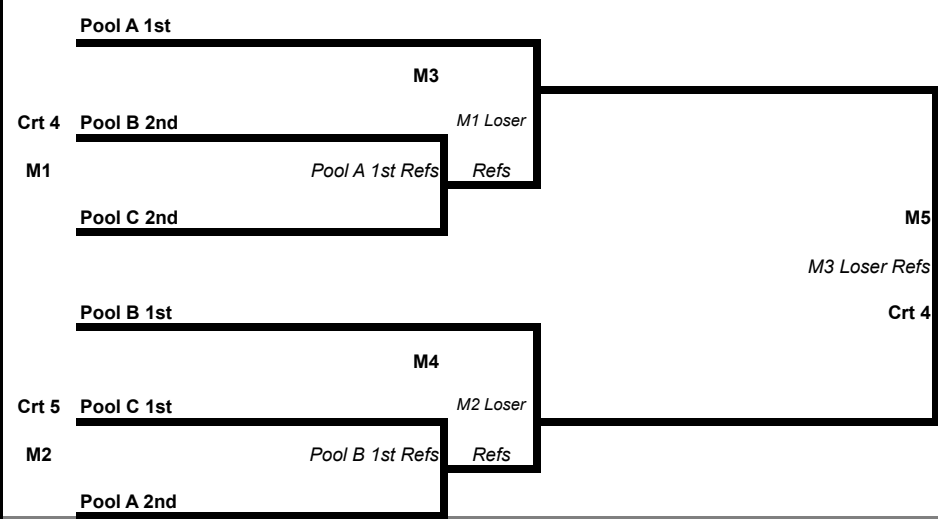

Union Classic 2010

1/17/10

16's

Sunday

16 Pool A		16 Pool B		Pool Schedule	
	Hoops Ct. 4		Hoops Ct. 5	Time	
1	Cincy Banana 16-1	1	VCE 16-1	8:00am	1 vs 3 (2)
2	Club Impact 16-1	2	Union 16 Whitlow	8:45am	2 vs 4 (1)
3	Union 16 Lilly	3	Girls Inc 16-2		1 vs 4 (3)
4	Union 15 Brian	4	Union 15 Neal		2 vs 3 (1)
16 Pool C					3 vs 4 (2)
	Hoops Ct. 6				1 vs 2 (4)
1	HGVA 16-1			Format	
2	Union 16 Bossmeyer			ALL MATCHES = 2 OUT OF 3 GAMES	
3	VCE 16-2			First 2 games = 25 pts Rally (no cap)	
4	Union 15 Green			3rd game IF nec. = 15 pt Rally (no cap)	

FORMAT	WARM-UPS	TIEBREAKERS
All matches will be 2 out of 3 games. The first two games will be to 25 pts. Rally (no cap). Third game, if nec. will be rally score to 15, no cap	Each team has the entire court for 4 min. each. Serving team has the first four minutes.	TWO WAY: Head to Head pool match results in all cases including elimination from playoffs THREE WAY: There will a playoff. 15 pts rally score, no cap Seeding by: 1. Game percentage 2. Points
OFFICIATING DUTIES	PLAYOFFS	FACILITY RULES
Each team shall provide: Down official (provide own whistle) Scorekeeper Score Board Operator 2 Line Judges	Top two teams from each pool will advance to the playoffs. Loser officiates from then on.	PLEASE INFORM YOUR PARENTS AND PLAYERS THAT NO OUTSIDE FOOD OR DRINK WILL BE ALLOWED IN OVVC EXCEPTION: WATER BOTTLES